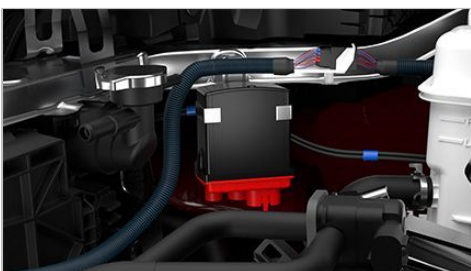

Battery Trickle Charger

$528.50

Keep your battery optimally charged even when you're parked for extended periods of time. Equipped with a temperature sensor and sophisticated controls, the Trickle Charger unit can adjust the charging parameters dynamically to help maintain the charge of the battery in a variety of conditions. The Trickle Charger is a fully sealed unit, offering a high resistance to water and dust intrusion, and shares the same bumper-mounted socket and home power cable as the block heater for easy and convenient use.