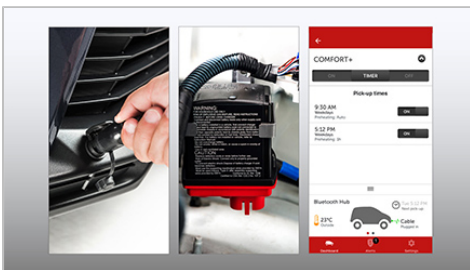

### COMFORT+

\$710.00

COMFORT+ is the entry level package which includes the Battery Trickle Charger and Bluetooth Hub. Keep your battery optimally charged even when you're parked for extended periods of time. By pairing the Trickle Charger unit with the Bluetooth Hub, the Trickle Charger unit can be used to control and schedule the Block Heater through the Toyota COMFORT+ App. \*For vehicles already equipped with Engine Block Heater. Block Heater is required if not already installed.