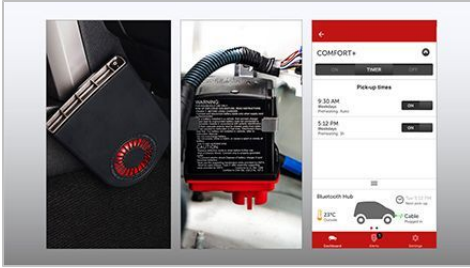

COMFORT+ Enhanced

$1,191.00

COMFORT+ Enhanced is the tier two package and includes the Battery Trickle Charger, Bluetooth Hub and adds the Cabin Warmer For ultimate comfort, enjoy a warm cabin right from the start - no idling required. The Cabin Warmer is a sleek and compact interior heater that is permanently mounted inside the vehicle cabin. As the Cabin Warmer heats up the interior of the vehicle, ice and snow buildup on the exterior of the vehicle may be reduced, potentially eliminating the need to scrape away ice or brush away snow. By pairing the Trickle Charger unit with the Bluetooth Hub, the Trickle Charger unit can be used to control and schedule the Cabin Warmer through the Toyota COMFORT+ App. *For vehicles not equipped with an Engine Block Heater. If you wish to pair with a block heater, please refer to COMFORT+ Complete package