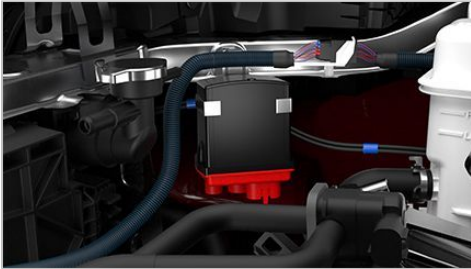

Battery Trickle Charger Upgrade

$447.50

For vehicles already equipped with Engine Block Heater. Keep your battery optimally charged even when you're parked for extended periods of time. Equipped with a temperature sensor and sophisticated controls, the trickle charger unit can adjust the charging parameters dynamically to help maintain the charge of the battery in a variety of conditions. The trickle charger is a fully sealed unit, offering a high resistance to water and dust intrusion, and shares the same bumper-mounted socket and home power cable as the block heater for easy and convenient use.