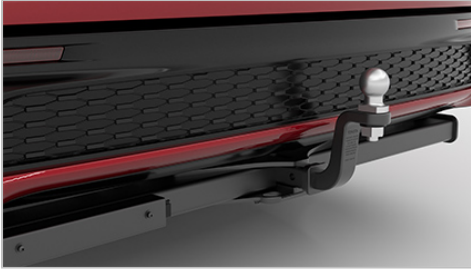

Towing Hitch, Ball Platform & Wire Harness

$943.00

The Toyota Towing Hitch System is specifically manufactured for your vehicle. Each System has been engineered to obtain your vehicle's safest maximum tow rating. For ease of use, the Towing Hitch Platform has been custom designed to accommodate the height of your vehicle with conventional towing. For safety, the Wire Harness (4-pin flat connector) features high-quality plug-in connectors ensure seamless taillight and turn signal operation. For durability, all Toyota Hitch Systems are e-coated and powder coated to prevent rust and corrosion and are designed to meet or exceed all industry towing standards. Please refer to your vehicle's Owner's Manual for the rated towing capacity. Receiver size- 1 1/4". *If vehicle is equipped with Power Rear Door with Kick Sensor, this function will be disabled when installing the Towing Hitch.