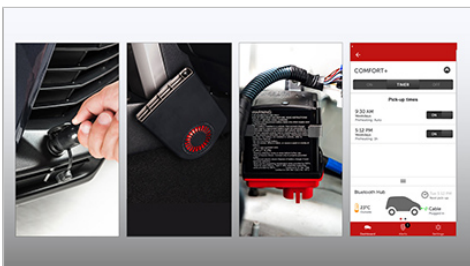

COMFORT+ Complete

$1,063.75

COMFORT+ Complete is the top level package and includes the Battery Trickle Charger, Cabin Warmer, Bluetooth Hub with the ability to add your existing Block Heater into the system. For ultimate comfort, enjoy a warm cabin right from the start - no idling required. The Cabin Warmer is a sleek and compact interior heater that is permanently mounted inside the vehicle cabin. As the Cabin Warmer heats up the interior of the vehicle, ice and snow buildup on the exterior of the vehicle may be reduced, potentially eliminating the need to scrape away ice or brush away snow. By pairing the Trickle Charger unit with the Bluetooth Hub, the Trickle Charger unit can be used to control and schedule the Cabin Warmer through the Toyota COMFORT+ App. *For vehicles already equipped with Engine Block Heater. Block Heater is required if not already installed.

For calculation purposes, all accessory pricing includes installation (if required). However, because the cost of doing business varies, the installation portion of the price may not be the exact cost of installation at a dealership. Please confirm accessory pricing with your dealership. Price does not include taxes.