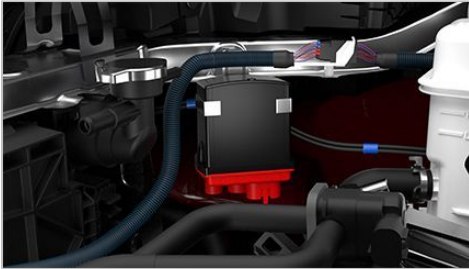

Battery Trickle Charger Upgrade

$447.50

For vehicles already equipped with Engine Block Heater. Keep your battery optimally charged even when you're parked for extended periods of time. Equipped with a temperature sensor and sophisticated controls, the trickle charger unit can adjust the charging parameters dynamically to help maintain the charge of the battery in a variety of conditions. The trickle charger is a fully sealed unit, offering a high resistance to water and dust intrusion, and shares the same bumper-mounted socket and home power cable as the block heater for easy and convenient use.