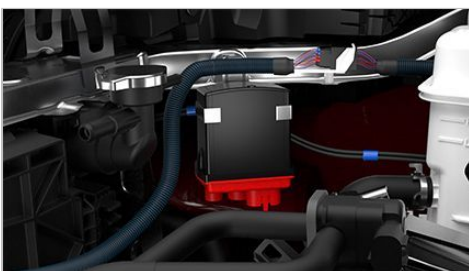

Battery Trickle Charger

$528.50

Keep your battery optimally charged even when you're parked for extended periods of time. Equipped with a temperature sensor and sophisticated controls, the Trickle Charger unit can adjust the charging parameters dynamically to help maintain the charge of the battery in a variety of conditions. The Trickle Charger is a fully sealed unit, offering a high resistance to water and dust intrusion, and shares the same bumper-mounted socket and home power cable as the block heater for easy and convenient use.