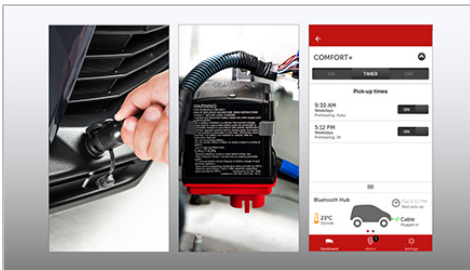

COMFORT+

$710.00

COMFORT+ is the entry level package which includes the Battery Trickle Charger and Bluetooth Hub. Keep your battery optimally charged even when you're parked for extended periods of time. By pairing the Trickle Charger unit with the Bluetooth Hub, the Trickle Charger unit can be used to control and schedule the Block Heater through the Toyota COMFORT+ App. *For vehicles already equipped with Engine Block Heater. Block Heater is required if not already installed.