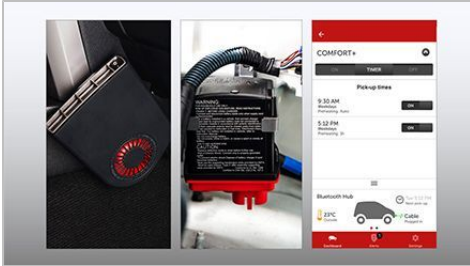

COMFORT+ Enhanced

$1,191.00

COMFORT+ Enhanced is the tier two package and includes the Battery Trickle Charger, Bluetooth Hub and adds the Cabin Warmer For ultimate comfort, enjoy a warm cabin right from the start - no idling required. The Cabin Warmer is a sleek and compact interior heater that is permanently mounted inside the vehicle cabin. As the Cabin Warmer heats up the interior of the vehicle, ice and snow buildup on the exterior of the vehicle may be reduced, potentially eliminating the need to scrape away ice or brush away snow. By pairing the Trickle Charger unit with the Bluetooth Hub, the Trickle Charger unit can be used to control and schedule the Cabin Warmer through the Toyota COMFORT+ App. *For vehicles not equipped with an Engine Block Heater. If you wish to pair with a block heater, please refer to COMFORT+ Complete package