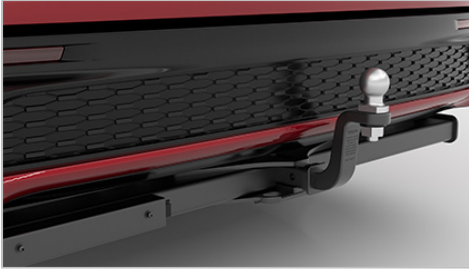

Towing Hitch, Ball Platform & Wire Harness

$943.00

The Toyota Towing Hitch System is specifically manufactured for your vehicle. Each System has been engineered to obtain your vehicle's safest maximum tow rating. For ease of use, the Towing Hitch Platform has been custom designed to accommodate the height of your vehicle with conventional towing. For safety, the Wire Harness (4-pin flat connector) features high-quality plug-in connectors ensure seamless taillight and turn signal operation. For durability, all Toyota Hitch Systems are e-coated and powder coated to prevent rust and corrosion and are designed to meet or exceed all industry towing standards. Please refer to your vehicle's Owner's Manual for the rated towing capacity. Receiver size- 1 1/4". *If vehicle is equipped with Power Rear Door with Kick Sensor, this function will be disabled when installing the Towing Hitch.