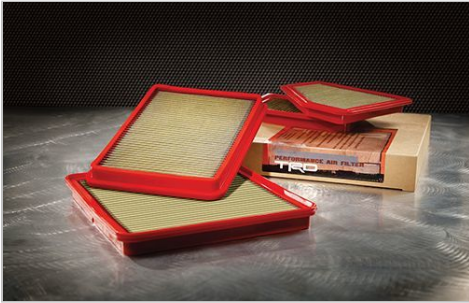

TRD Accessories

TRD Performance Air Filter

$138.50

For optimal engine protection and performance, the TRD Performance Air Filter offers superb filtration and enhanced airflow. Four-ply filter element features durable, epoxy-coated mesh enclosure and elastomeric seal to help optimize a precise, leak free fit.