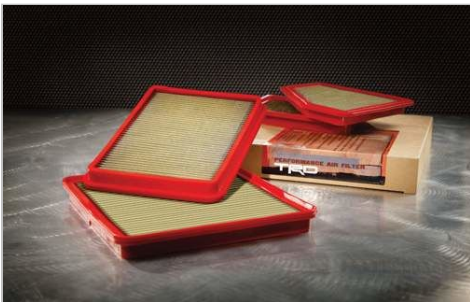

TRD Performance Air Filter

$103.50

Pre-oiled and ready to install. Washable and reusable. This exact drop-in replacement filter will last the life of the vehicle, provide unrivalled engine protection and increase air flow.