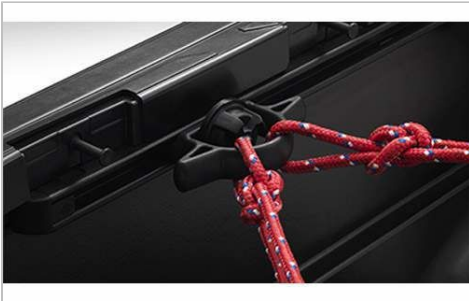

Bed Cleat

$58.50

Further enhance your Tacoma's utility and versatility by adding some additional tie-down bed cleats. The tie-down bed cleats are fully adjustable and slide along your Tacoma's bed rail system. They are held in place by a spring-loaded, twist/locking clamp, giving you the ultimate flexibility to place them anywhere along your bed rails.