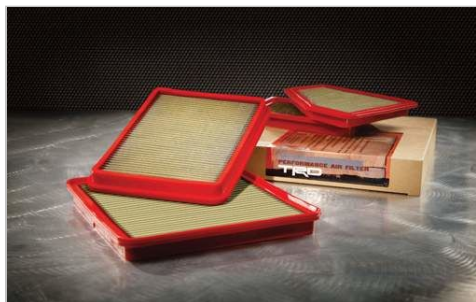

TRD Performance Air Filter

$103.50

Pre-oiled and ready to install. Washable and reusable. This exact drop-in replacement filter will last the life of the vehicle, provide unrivalled engine protection and increase air flow.