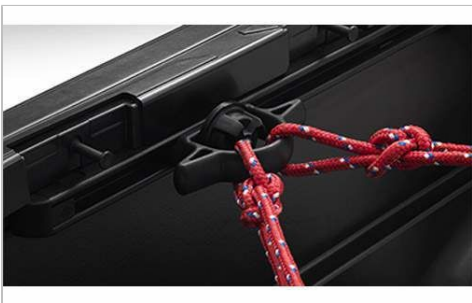

Bed Cleat

$58.50

Further enhance your Tacoma's utility and versatility by adding some additional tie-down bed cleats. The tie-down bed cleats are fully adjustable and slide along your Tacoma's bed rail system. They are held in place by a spring-loaded, twist/locking clamp, giving you the ultimate flexibility to place them anywhere along your bed rails.