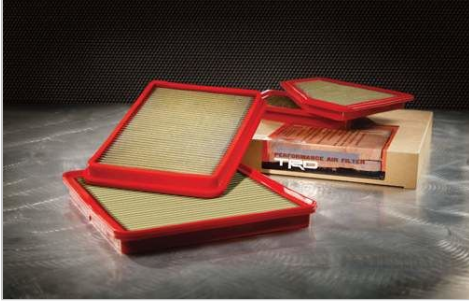

TRD Performance Air Filter

$103.50

Pre-oiled and ready to install. Washable and reusable. This exact drop-in replacement filter will last the life of the vehicle, provide unrivalled engine protection and increase air flow.