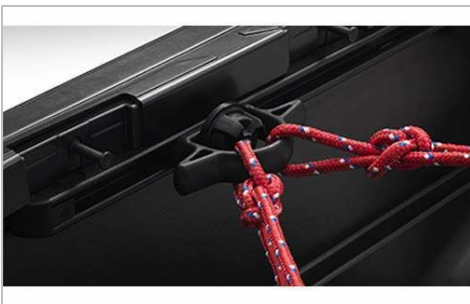

Bed Cleat

$58.50

Further enhance your Tacoma's utility and versatility by adding some additional tie-down bed cleats. The tie-down bed cleats are fully adjustable and slide along your Tacoma's bed rail system. They are held in place by a spring-loaded, twist/locking clamp, giving you the ultimate flexibility to place them anywhere along your bed rails.