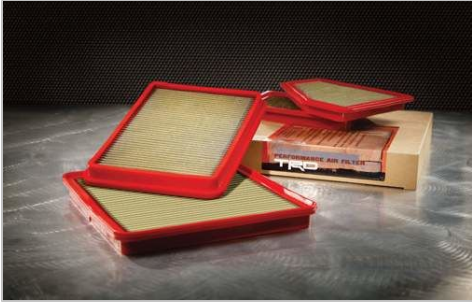

TRD Performance Air Filter

$103.50

Pre-oiled and ready to install. Washable and reusable. This exact drop-in replacement filter will last the life of the vehicle, provide unrivalled engine protection and increase air flow.