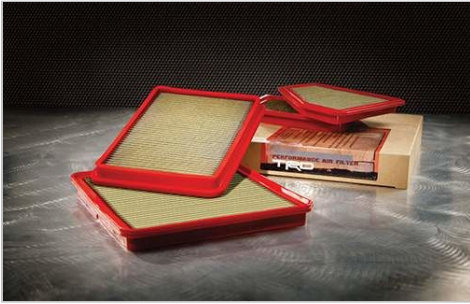

TRD Accessories

TRD Performance Air Filter

$138.50

Pre-oiled and ready to install. Washable and reusable. This exact drop-in replacement filter will last the life of the vehicle, provide unrivalled engine protection and increase air flow.