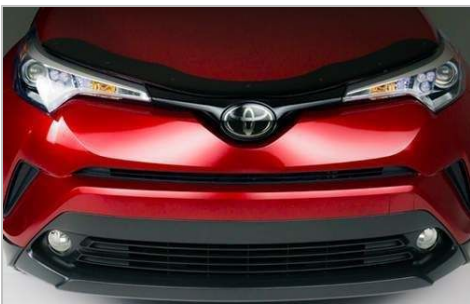

Hood Deflector

$207.50

Made from thick high-grade tinted acrylic, the Hood Deflector offers high impact resistance and reduces the potential damage to your hood from road debris. The stylish wraparound design complements the vehicle's appearance while providing extra side protection.