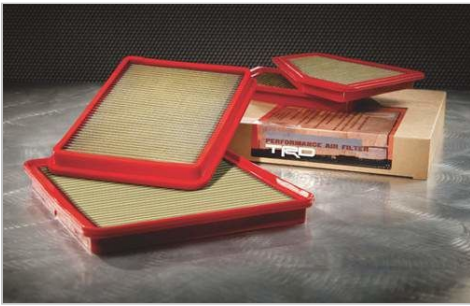

TRD Accessories

TRD Performance Air Filter

$138.50

Pre-oiled and ready to install. Washable and reusable. This exact drop-in replacement filter will last the life of the vehicle, provide unrivalled engine protection and increase air flow.