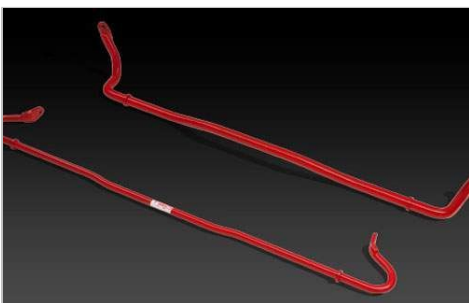

TRD Performance Brake Pads - Rear

\$194.00

TRD's high-performance, high-friction brake pads are made from an aramid- and ceramic-strengthened compound, delivering an optimum combination of cold and hot friction, along with a high maximum operating temperature and low noise levels. Delivering increased braking performance while decreasing brake fade during repeated stops or extended downhill driving, TRD brake pads are engineered to minimize brake noise and enhance stopping power.

TRD 18" Alloy Wheel (Staggered Fitment)

\$1,546.00

These TRD 18-in. x 7-in. front and 18-in. x 7.5-in. rear staggered fit, cast alloy wheels were designed specifically for the Toyota 86, featuring a snap-in TRD logo center cap along with a black matte finish. Allowing the owner the option of a plus-size wheel upgrade, these wheels incorporate the proper weight, offset and brake clearance to ensure proper fit, finish and reliability. Specs: - Both with 35-mm. offset, a 5-on-100-mm. bolt circle [P.C.D.] and a 56-mm. center bore - Tire Pressure Monitoring System (TPMS) ready Recommended tire size: 215/40R18 (front) and 225/40R18 (rear) (Tires not included)