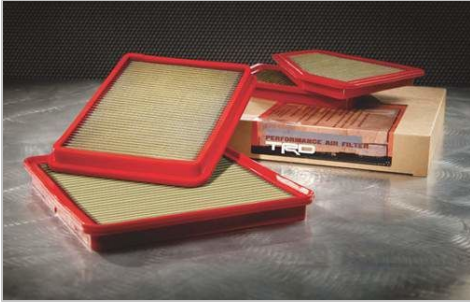

TRD Air Filter

$114.50

Pre-oiled and ready to install. Washable and reusable. This exact drop-in replacement filter will last the life of the vehicle, provide unrivalled engine protection and increase air flow.