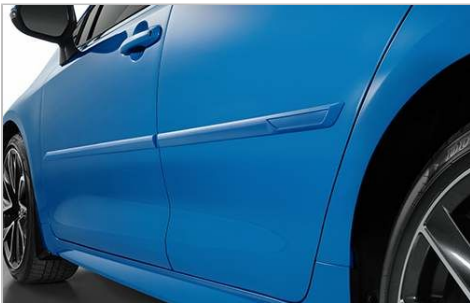

Body Side Moulding

$292.50

Colour-matched body side mouldings help protect door panels against careless door swings, runaway shopping carts and other parking lot mishaps while adding a little extra exterior styling.